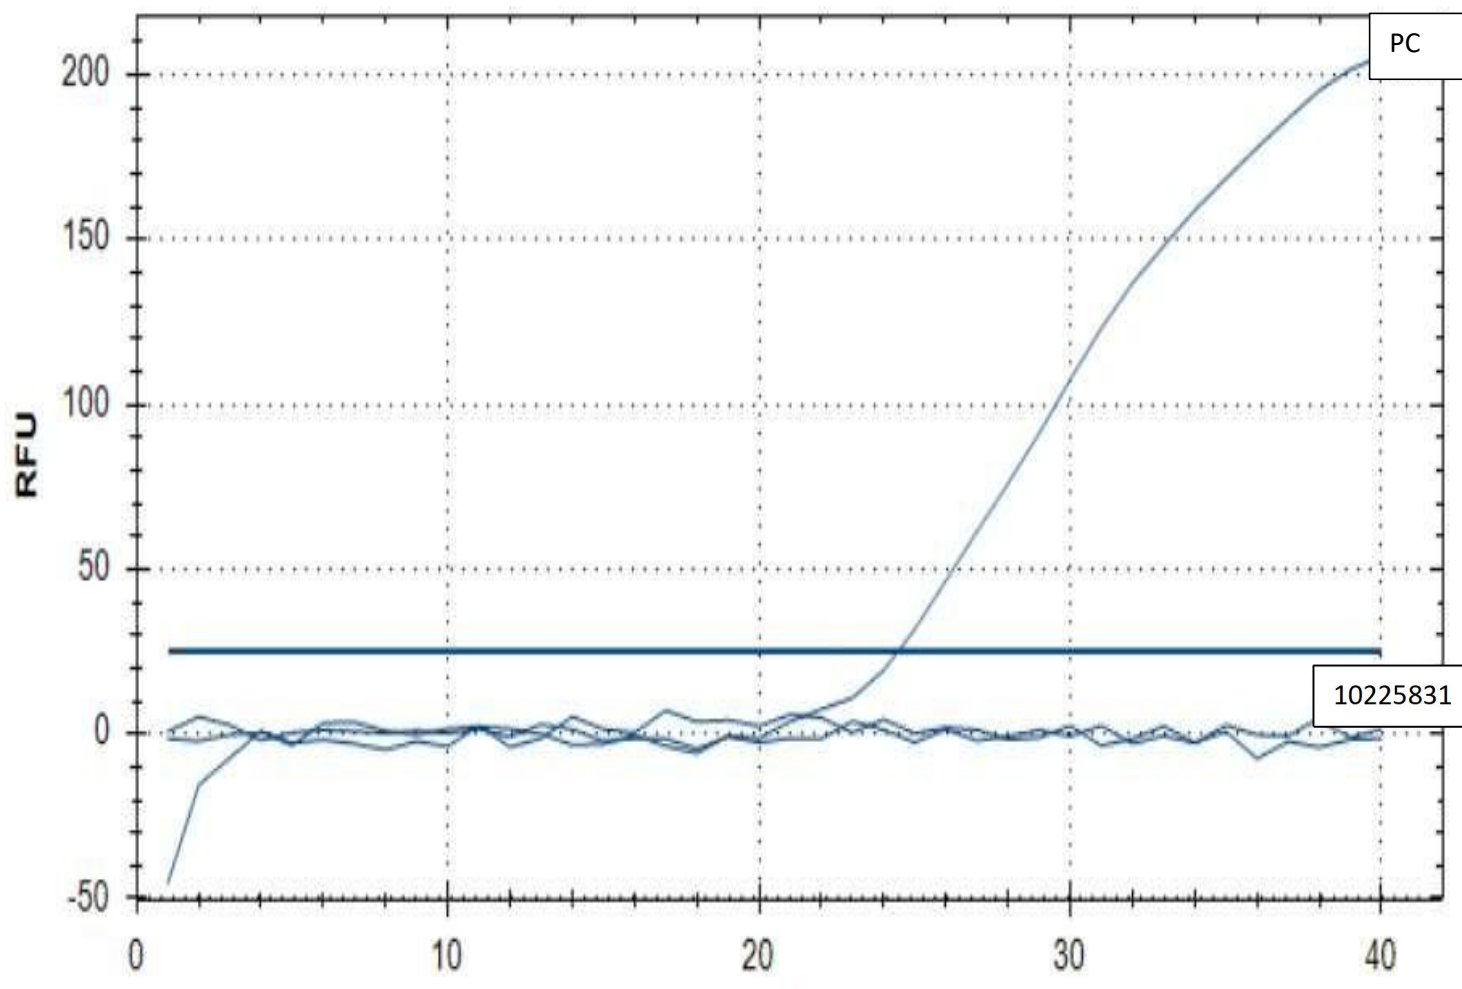

Amplification

PC

10225831

Log Scale