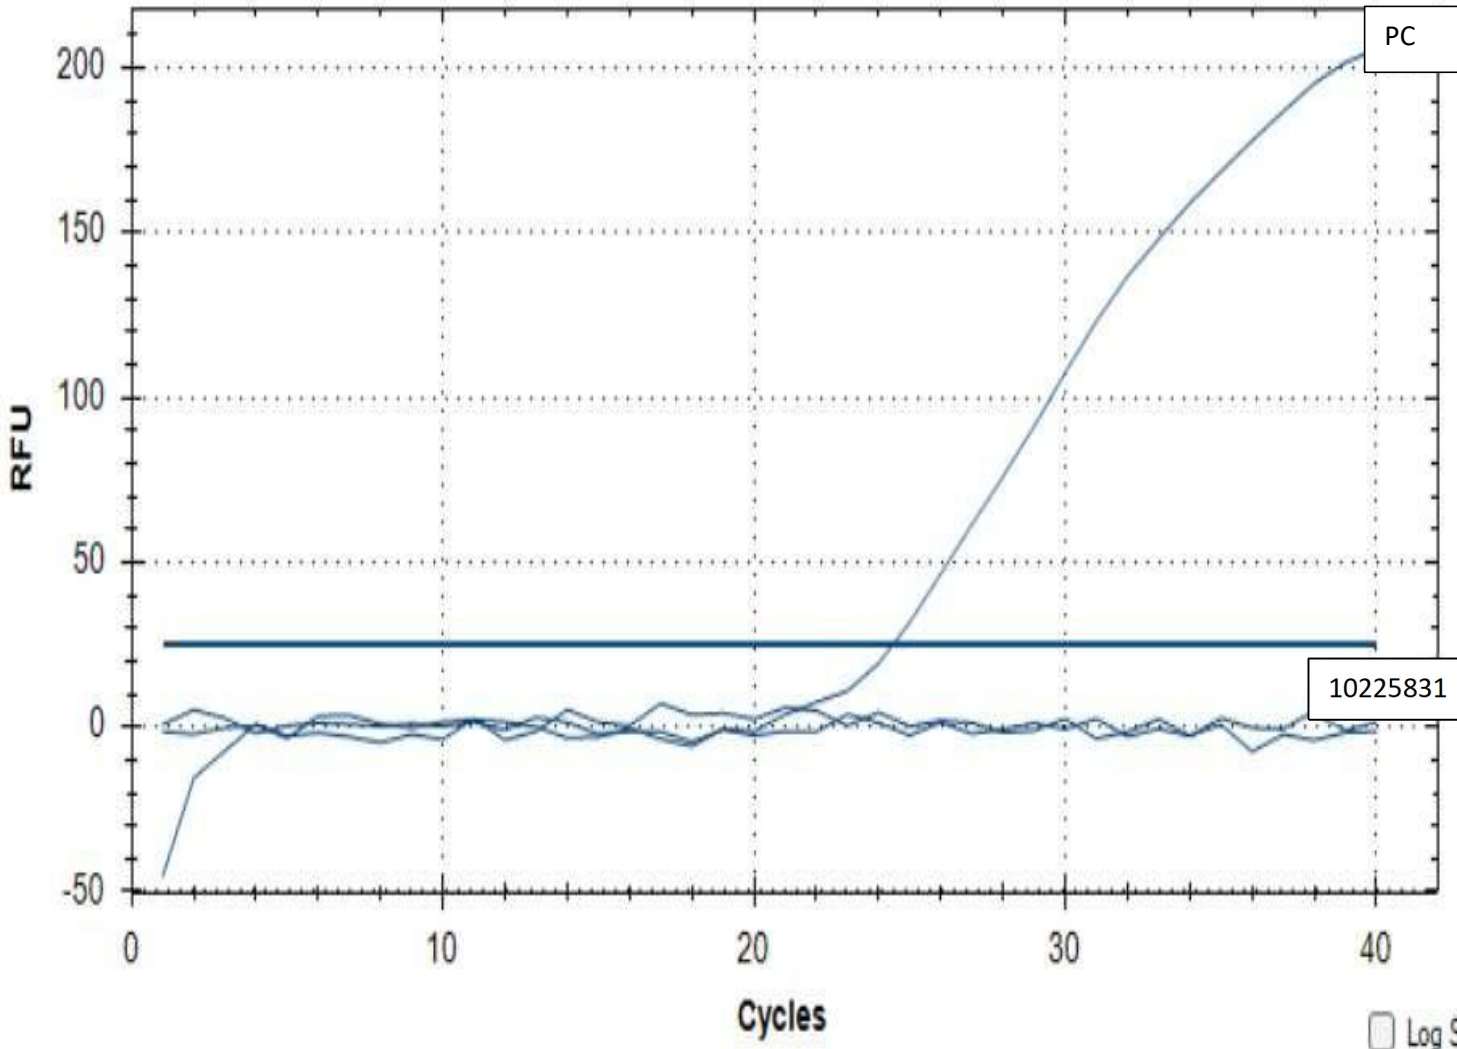

# Amplification

10225831

Log Scale