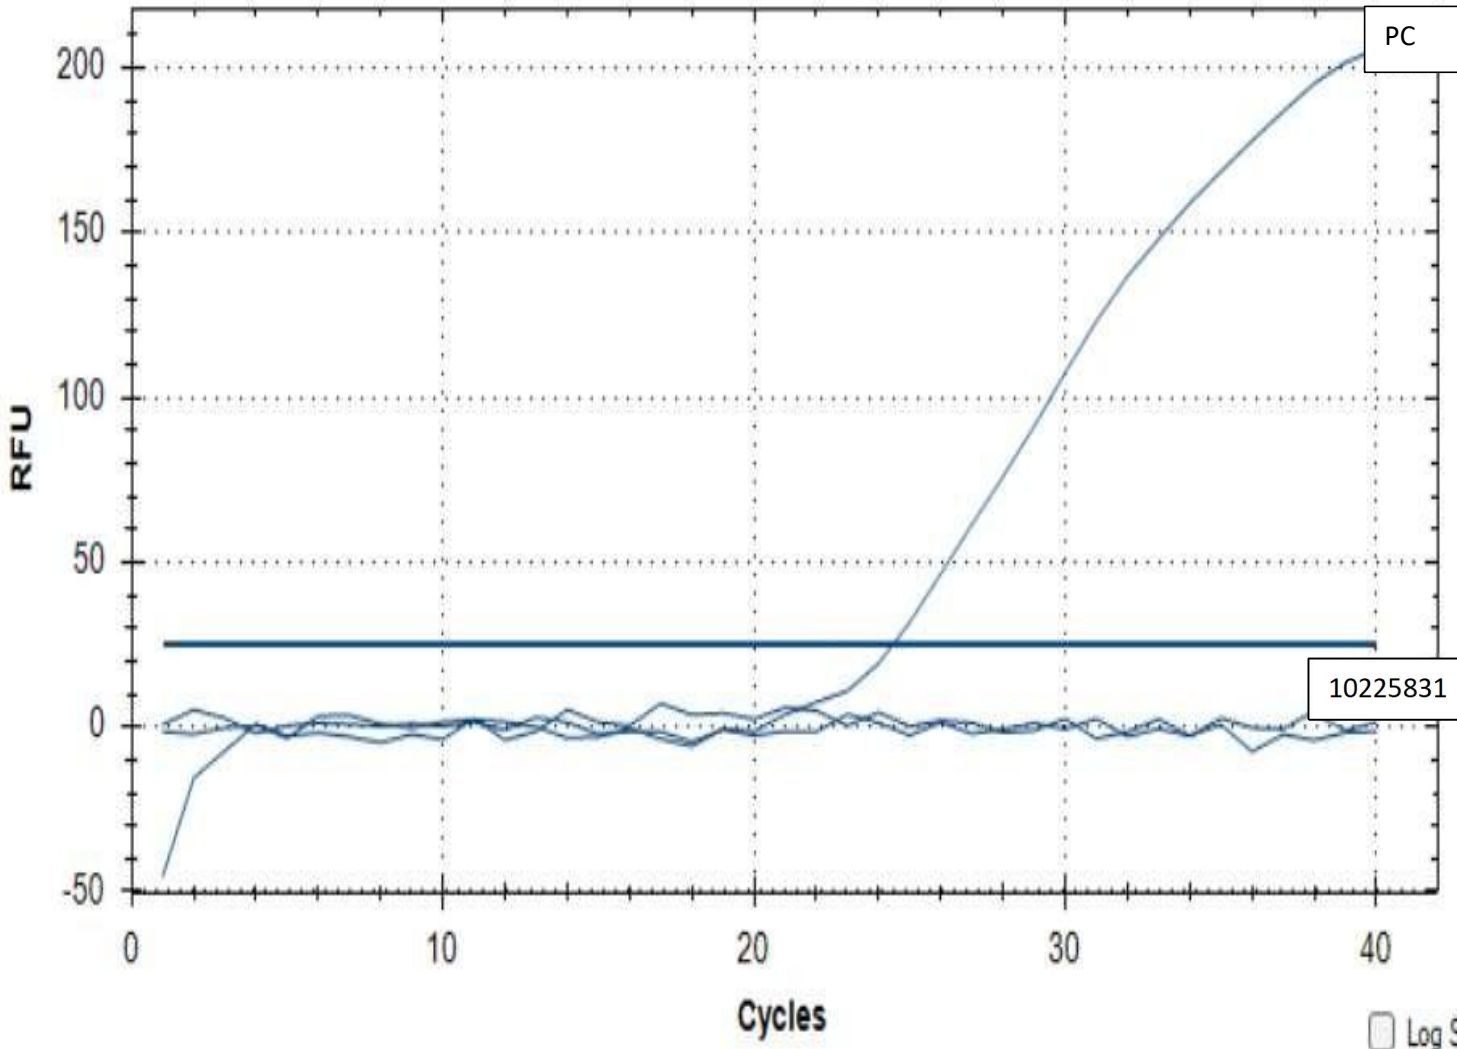

# Amplification

10225831

Log Scale

PC