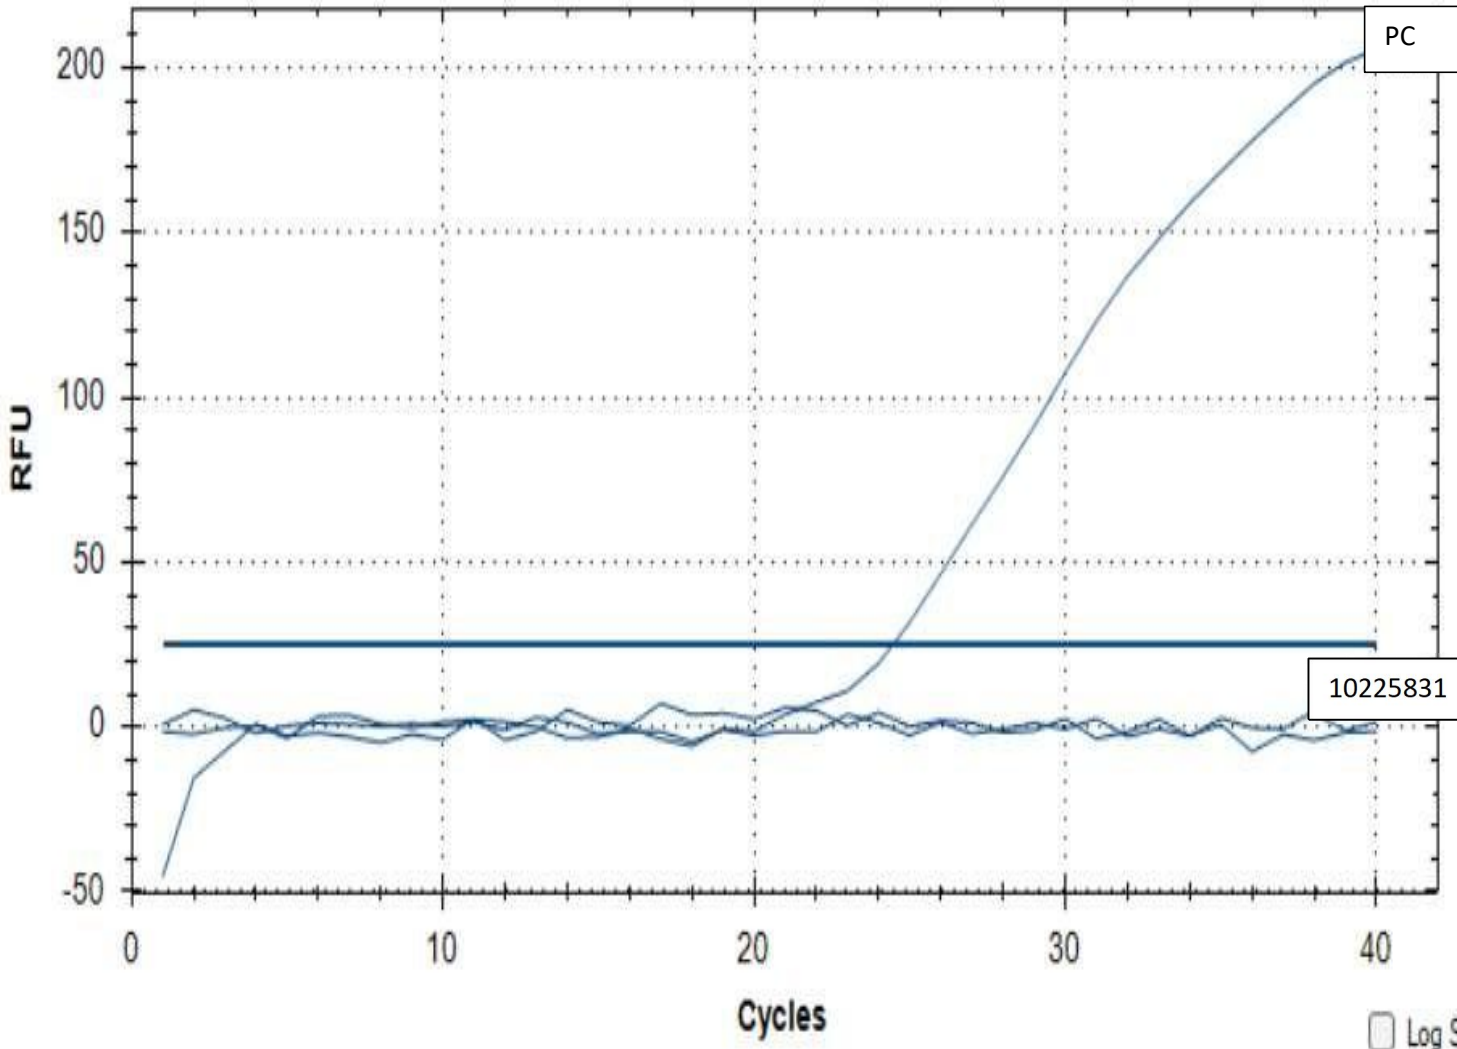

# Amplification

PC

10225831

Log Scale