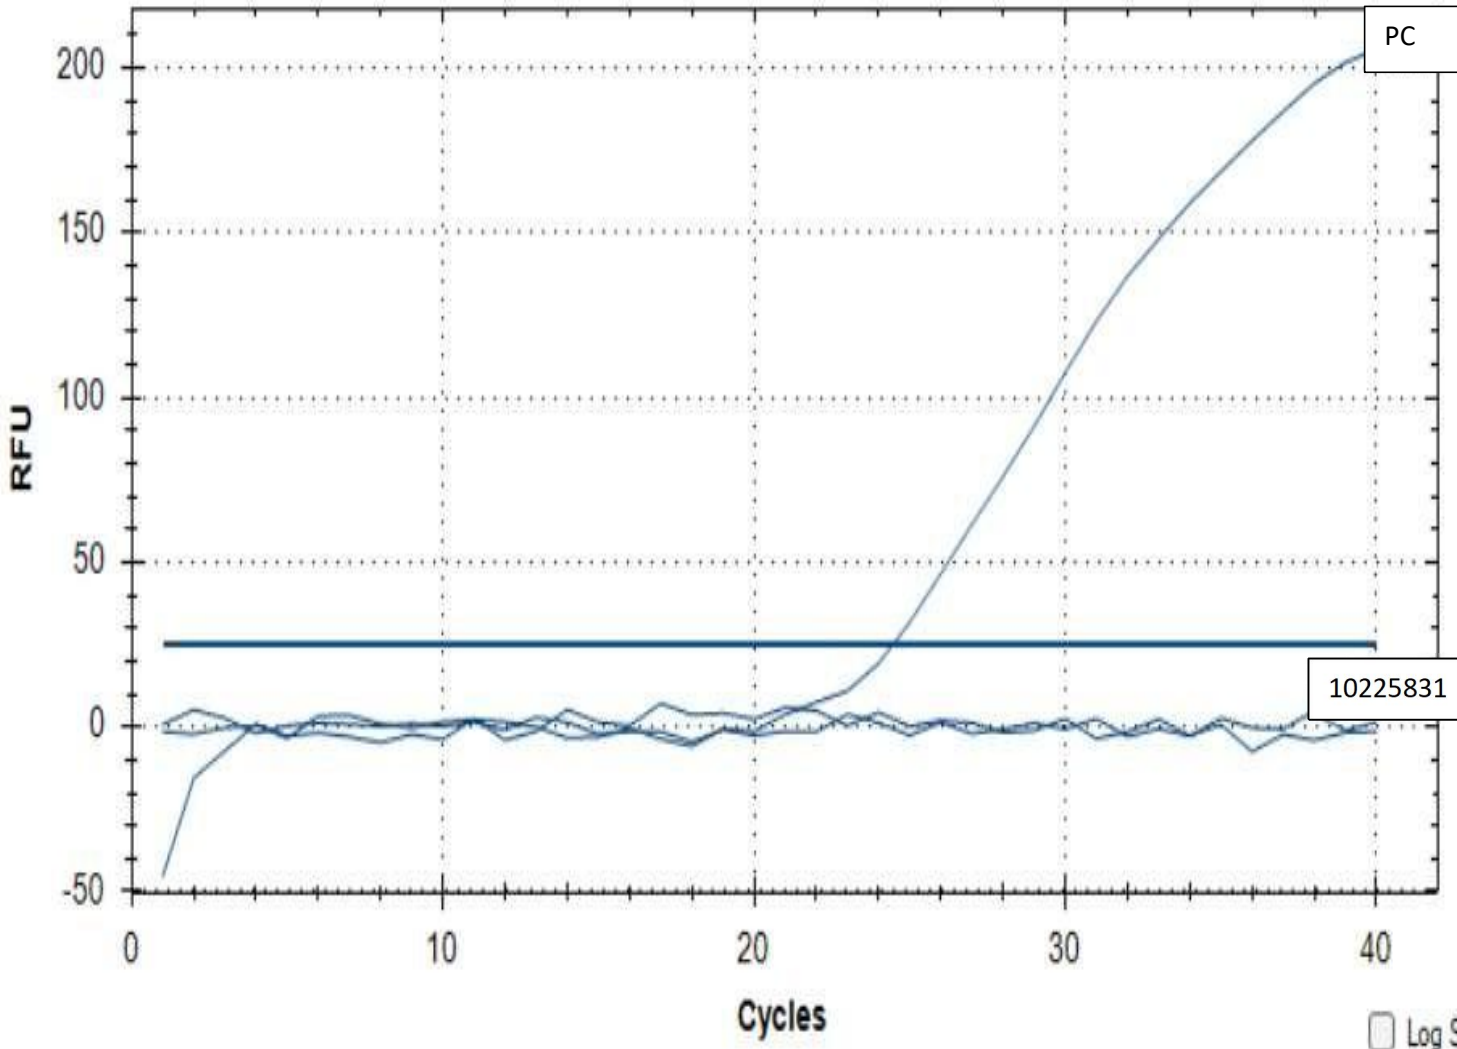

Amplification

10225831

Log Scale